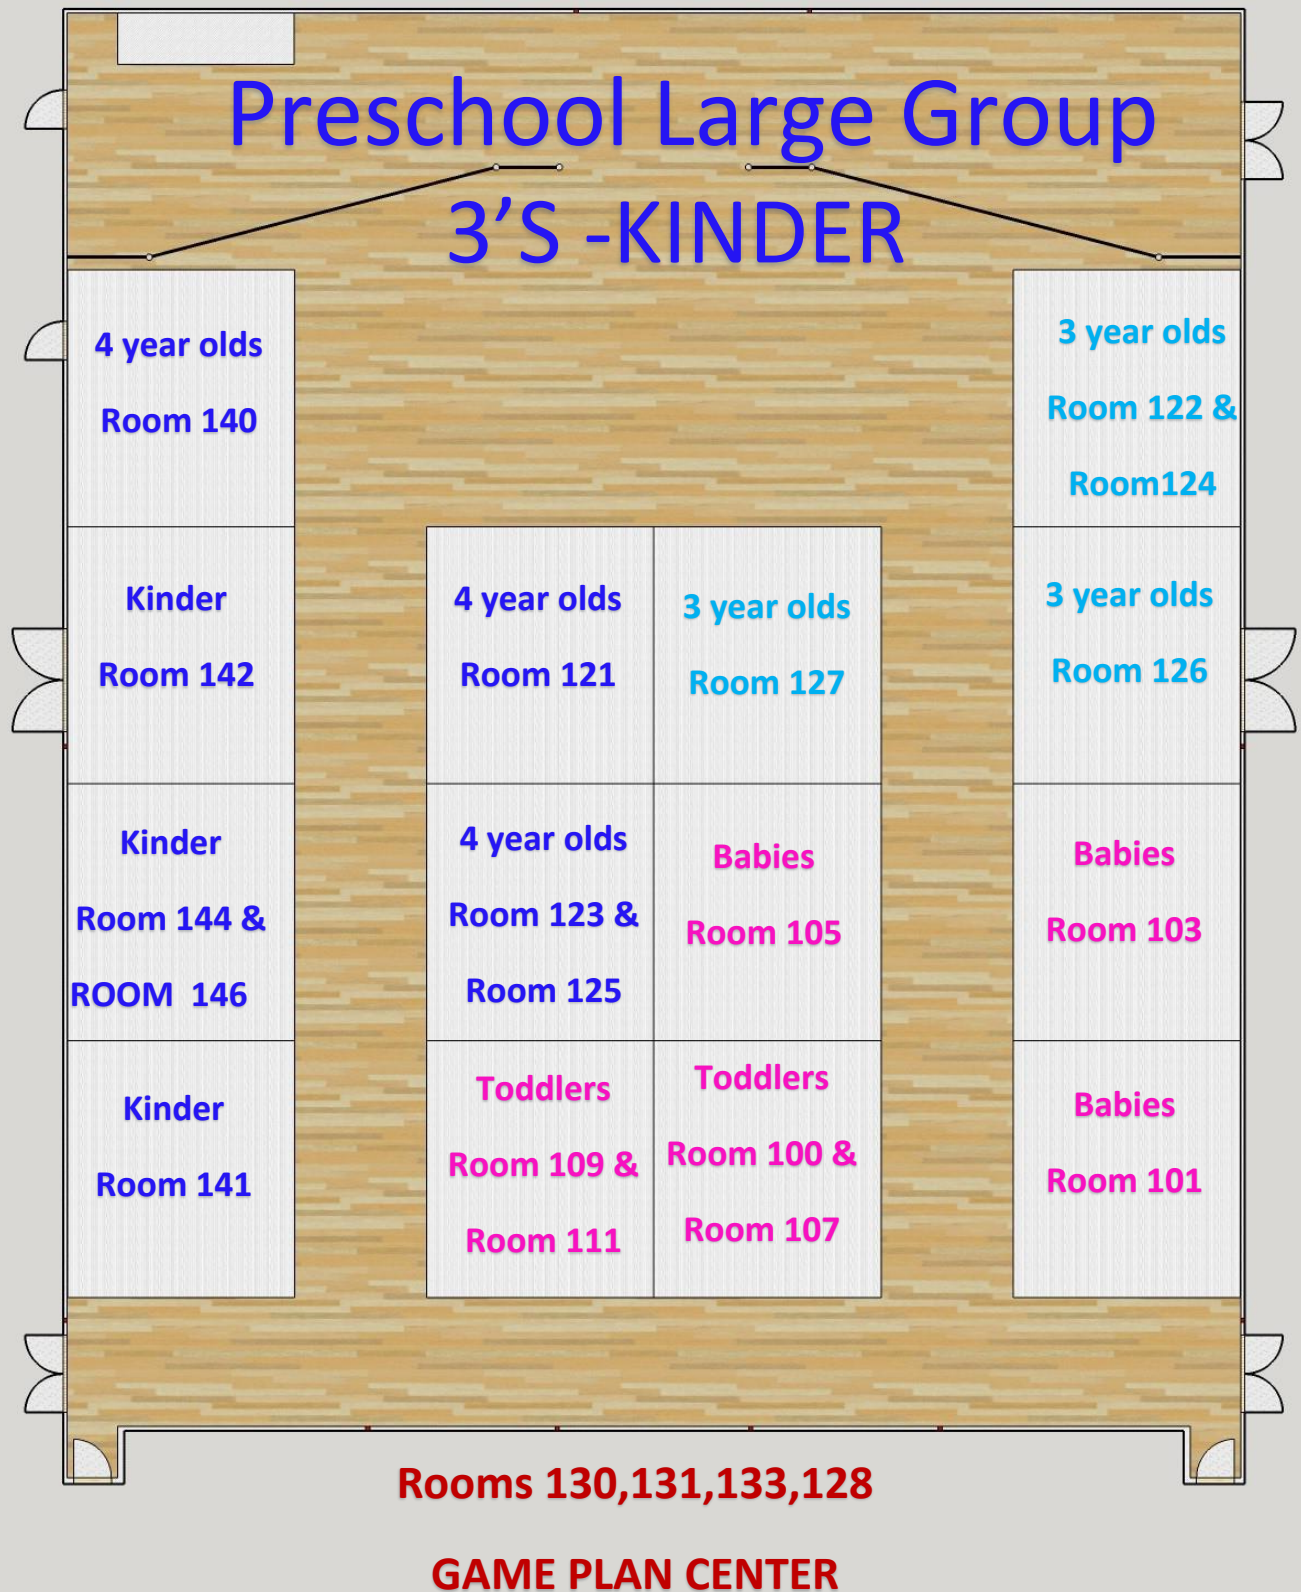

CHILDREN'S MINISTRY PLAN

1st – 5th Grade / The Chapel 9:30 & 11:00